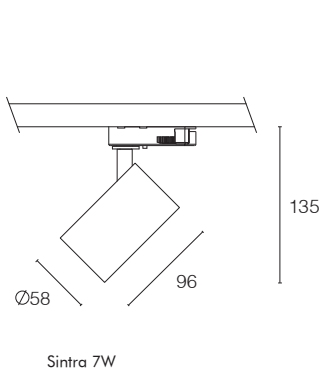

Sintra 27W 3000K

H [m]	[lux]	Beam [Ø cm]	Field [Ø cm]
1	6777	60	130
2	1694	120	260
3	753	180	380
4	424	230	510
5	271	290	640

Beam (50%) Angle: 33°   Field (10%) Angle: 66°

Article No.	Product Name	Color	LED Lumen	CCT	CRI	Cooling	LED Power	Reflector
2.17.1844	3-Phase Track Light Sintra 7W	Grey	674lm	2700K	>90Ra	Passive	6W	33°
2.17.1845	3-Phase Track Light Sintra 7W	Grey	722lm	3000K	>90Ra	Passive	6W	33°
2.17.1846	3-Phase Track Light Sintra 7W	Grey	775lm	4000K	>90Ra	Passive	6W	33°
2.17.1847	3-Phase Track Light Sintra 7W	White	674lm	2700K	>90Ra	Passive	6W	33°
2.17.1848	3-Phase Track Light Sintra 7W	White	722lm	3000K	>90Ra	Passive	6W	33°
2.17.1849	3-Phase Track Light Sintra 7W	White	775lm	4000K	>90Ra	Passive	6W	33°
2.17.1850	3-Phase Track Light Sintra 7W	Black	674lm	2700K	>90Ra	Passive	6W	33°
2.17.1851	3-Phase Track Light Sintra 7W	Black	722lm	3000K	>90Ra	Passive	6W	33°
2.17.1852	3-Phase Track Light Sintra 7W	Black	775lm	4000K	>90Ra	Passive	6W	33°
2.17.1853	3-Phase Track Light Sintra 15W	Grey	1393lm	2700K	>90Ra	Passive	12W	33°
2.17.1854	3-Phase Track Light Sintra 15W	Grey	1440lm	3000K	>90Ra	Passive	12W	33°
2.17.1855	3-Phase Track Light Sintra 15W	Grey	1561lm	4000K	>90Ra	Passive	12W	33°
2.17.1856	3-Phase Track Light Sintra 15W	White	1393lm	2700K	>90Ra	Passive	12W	33°
2.17.1857	3-Phase Track Light Sintra 15W	White	1440lm	3000K	>90Ra	Passive	12W	33°
2.17.1858	3-Phase Track Light Sintra 15W	White	1561lm	4000K	>90Ra	Passive	12W	33°
2.17.1859	3-Phase Track Light Sintra 15W	Black	1393lm	2700K	>90Ra	Passive	12W	33°
2.17.1860	3-Phase Track Light Sintra 15W	Black	1440lm	3000K	>90Ra	Passive	12W	33°
2.17.1861	3-Phase Track Light Sintra 15W	Black	1561lm	4000K	>90Ra	Passive	12W	33°
2.17.1862	3-Phase Track Light Sintra 27W	Grey	2786lm	2700K	>90Ra	Passive	24W	40°
2.17.1863	3-Phase Track Light Sintra 27W	Grey	2902lm	3000K	>90Ra	Passive	24W	40°
2.17.1864	3-Phase Track Light Sintra 27W	Grey	3121lm	4000K	>90Ra	Passive	24W	40°
2.17.1865	3-Phase Track Light Sintra 27W	White	2786lm	2700K	>90Ra	Passive	24W	40°
2.17.1866	3-Phase Track Light Sintra 27W	White	2902lm	3000K	>90Ra	Passive	24W	40°
2.17.1867	3-Phase Track Light Sintra 27W	White	3121lm	4000K	>90Ra	Passive	24W	40°
2.17.1868	3-Phase Track Light Sintra 27W	Black	2786lm	2700K	>90Ra	Passive	24W	40°
2.17.1869	3-Phase Track Light Sintra 27W	Black	2902lm	3000K	>90Ra	Passive	24W	40°
2.17.1870	3-Phase Track Light Sintra 27W	Black	3121lm	4000K	>90Ra	Passive	24W	40°