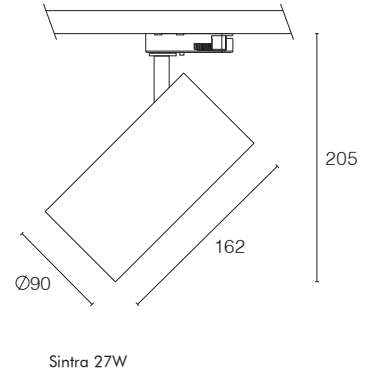

Sintra 27W 3000K

H [m]	[lux]	Beam [Ø cm]	Field [Ø cm]
1	6777	60	130
2	1694	120	260
3	753	180	380
4	424	230	510
5	271	290	640

Beam (50%) Angle: 33°   Field (10%) Angle: 66°

Article No.	Product Name	Color	LED Lumen	CCT	CRI	Cooling	LED Power	Reflector
2.17.1844	3-Phase Track Light Sintra 7W	Grey	674lm	2700K	>90Ra	Passive	6W	33°
2.17.1845	3-Phase Track Light Sintra 7W	Grey	722lm	3000K	>90Ra	Passive	6W	33°
2.17.1846	3-Phase Track Light Sintra 7W	Grey	775lm	4000K	>90Ra	Passive	6W	33°
2.17.1847	3-Phase Track Light Sintra 7W	White	674lm	2700K	>90Ra	Passive	6W	33°
2.17.1848	3-Phase Track Light Sintra 7W	White	722lm	3000K	>90Ra	Passive	6W	33°
2.17.1849	3-Phase Track Light Sintra 7W	White	775lm	4000K	>90Ra	Passive	6W	33°
2.17.1850	3-Phase Track Light Sintra 7W	Black	674lm	2700K	>90Ra	Passive	6W	33°
2.17.1851	3-Phase Track Light Sintra 7W	Black	722lm	3000K	>90Ra	Passive	6W	33°
2.17.1852	3-Phase Track Light Sintra 7W	Black	775lm	4000K	>90Ra	Passive	6W	33°
2.17.1853	3-Phase Track Light Sintra 15W	Grey	1393lm	2700K	>90Ra	Passive	12W	33°
2.17.1854	3-Phase Track Light Sintra 15W	Grey	1440lm	3000K	>90Ra	Passive	12W	33°
2.17.1855	3-Phase Track Light Sintra 15W	Grey	1561lm	4000K	>90Ra	Passive	12W	33°
2.17.1856	3-Phase Track Light Sintra 15W	White	1393lm	2700K	>90Ra	Passive	12W	33°
2.17.1857	3-Phase Track Light Sintra 15W	White	1440lm	3000K	>90Ra	Passive	12W	33°
2.17.1858	3-Phase Track Light Sintra 15W	White	1561lm	4000K	>90Ra	Passive	12W	33°
2.17.1859	3-Phase Track Light Sintra 15W	Black	1393lm	2700K	>90Ra	Passive	12W	33°
2.17.1860	3-Phase Track Light Sintra 15W	Black	1440lm	3000K	>90Ra	Passive	12W	33°
2.17.1861	3-Phase Track Light Sintra 15W	Black	1561lm	4000K	>90Ra	Passive	12W	33°
2.17.1862	3-Phase Track Light Sintra 27W	Grey	2786lm	2700K	>90Ra	Passive	24W	40°
2.17.1863	3-Phase Track Light Sintra 27W	Grey	2902lm	3000K	>90Ra	Passive	24W	40°
2.17.1864	3-Phase Track Light Sintra 27W	Grey	3121lm	4000K	>90Ra	Passive	24W	40°
2.17.1865	3-Phase Track Light Sintra 27W	White	2786lm	2700K	>90Ra	Passive	24W	40°
2.17.1866	3-Phase Track Light Sintra 27W	White	2902lm	3000K	>90Ra	Passive	24W	40°
2.17.1867	3-Phase Track Light Sintra 27W	White	3121lm	4000K	>90Ra	Passive	24W	40°
2.17.1868	3-Phase Track Light Sintra 27W	Black	2786lm	2700K	>90Ra	Passive	24W	40°
2.17.1869	3-Phase Track Light Sintra 27W	Black	2902lm	3000K	>90Ra	Passive	24W	40°
2.17.1870	3-Phase Track Light Sintra 27W	Black	3121lm	4000K	>90Ra	Passive	24W	40°