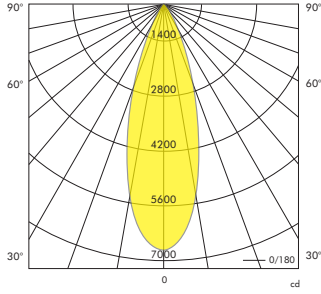

Sintra 27W 3000K

H [m]	[lux]	Beam [Ø cm]	Field [Ø cm]
1	6777	60	130
2	1694	120	260
3	753	180	380
4	424	230	510
5	271	290	640

Beam (50%) Angle: 33°   Field (10%) Angle: 66°

Article No.	Product Name	Color	LED Lumen	CCT	CRI	Cooling	LED Power	Reflector
2.17.1844	3-Phase Track Light Sintra 7W	Grey	674lm	2700K	>90Ra	Passive	6W	33°
2.17.1845	3-Phase Track Light Sintra 7W	Grey	722lm	3000K	>90Ra	Passive	6W	33°
2.17.1846	3-Phase Track Light Sintra 7W	Grey	775lm	4000K	>90Ra	Passive	6W	33°
2.17.1847	3-Phase Track Light Sintra 7W	White	674lm	2700K	>90Ra	Passive	6W	33°
2.17.1848	3-Phase Track Light Sintra 7W	White	722lm	3000K	>90Ra	Passive	6W	33°
2.17.1849	3-Phase Track Light Sintra 7W	White	775lm	4000K	>90Ra	Passive	6W	33°
2.17.1850	3-Phase Track Light Sintra 7W	Black	674lm	2700K	>90Ra	Passive	6W	33°
2.17.1851	3-Phase Track Light Sintra 7W	Black	722lm	3000K	>90Ra	Passive	6W	33°
2.17.1852	3-Phase Track Light Sintra 7W	Black	775lm	4000K	>90Ra	Passive	6W	33°
2.17.1853	3-Phase Track Light Sintra 15W	Grey	1393lm	2700K	>90Ra	Passive	12W	33°
2.17.1854	3-Phase Track Light Sintra 15W	Grey	1440lm	3000K	>90Ra	Passive	12W	33°
2.17.1855	3-Phase Track Light Sintra 15W	Grey	1561lm	4000K	>90Ra	Passive	12W	33°
2.17.1856	3-Phase Track Light Sintra 15W	White	1393lm	2700K	>90Ra	Passive	12W	33°
2.17.1857	3-Phase Track Light Sintra 15W	White	1440lm	3000K	>90Ra	Passive	12W	33°
2.17.1858	3-Phase Track Light Sintra 15W	White	1561lm	4000K	>90Ra	Passive	12W	33°
2.17.1859	3-Phase Track Light Sintra 15W	Black	1393lm	2700K	>90Ra	Passive	12W	33°
2.17.1860	3-Phase Track Light Sintra 15W	Black	1440lm	3000K	>90Ra	Passive	12W	33°
2.17.1861	3-Phase Track Light Sintra 15W	Black	1561lm	4000K	>90Ra	Passive	12W	33°
2.17.1862	3-Phase Track Light Sintra 27W	Grey	2786lm	2700K	>90Ra	Passive	24W	40°
2.17.1863	3-Phase Track Light Sintra 27W	Grey	2902lm	3000K	>90Ra	Passive	24W	40°
2.17.1864	3-Phase Track Light Sintra 27W	Grey	3121lm	4000K	>90Ra	Passive	24W	40°
2.17.1865	3-Phase Track Light Sintra 27W	White	2786lm	2700K	>90Ra	Passive	24W	40°
2.17.1866	3-Phase Track Light Sintra 27W	White	2902lm	3000K	>90Ra	Passive	24W	40°
2.17.1867	3-Phase Track Light Sintra 27W	White	3121lm	4000K	>90Ra	Passive	24W	40°
2.17.1868	3-Phase Track Light Sintra 27W	Black	2786lm	2700K	>90Ra	Passive	24W	40°
2.17.1869	3-Phase Track Light Sintra 27W	Black	2902lm	3000K	>90Ra	Passive	24W	40°
2.17.1870	3-Phase Track Light Sintra 27W	Black	3121lm	4000K	>90Ra	Passive	24W	40°