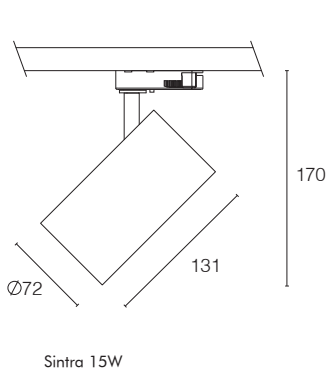

Sintra 27W 3000K

H [m]	[lux]	Beam [Ø cm]	Field [Ø cm]
1	6777	60	130
2	1694	120	260
3	753	180	380
4	424	230	510
5	271	290	640

Beam (50%) Angle: 33°   Field (10%) Angle: 66°

Article No.	Product Name	Color	LED Lumen	CCT	CRI	Cooling	LED Power	Reflector
2.17.1844	3-Phase Track Light Sintra 7W	Grey	674lm	2700K	>90Ra	Passive	6W	33°
2.17.1845	3-Phase Track Light Sintra 7W	Grey	722lm	3000K	>90Ra	Passive	6W	33°
2.17.1846	3-Phase Track Light Sintra 7W	Grey	775lm	4000K	>90Ra	Passive	6W	33°
2.17.1847	3-Phase Track Light Sintra 7W	White	674lm	2700K	>90Ra	Passive	6W	33°
2.17.1848	3-Phase Track Light Sintra 7W	White	722lm	3000K	>90Ra	Passive	6W	33°
2.17.1849	3-Phase Track Light Sintra 7W	White	775lm	4000K	>90Ra	Passive	6W	33°
2.17.1850	3-Phase Track Light Sintra 7W	Black	674lm	2700K	>90Ra	Passive	6W	33°
2.17.1851	3-Phase Track Light Sintra 7W	Black	722lm	3000K	>90Ra	Passive	6W	33°
2.17.1852	3-Phase Track Light Sintra 7W	Black	775lm	4000K	>90Ra	Passive	6W	33°
2.17.1853	3-Phase Track Light Sintra 15W	Grey	1393lm	2700K	>90Ra	Passive	12W	33°
2.17.1854	3-Phase Track Light Sintra 15W	Grey	1440lm	3000K	>90Ra	Passive	12W	33°
2.17.1855	3-Phase Track Light Sintra 15W	Grey	1561lm	4000K	>90Ra	Passive	12W	33°
2.17.1856	3-Phase Track Light Sintra 15W	White	1393lm	2700K	>90Ra	Passive	12W	33°
2.17.1857	3-Phase Track Light Sintra 15W	White	1440lm	3000K	>90Ra	Passive	12W	33°
2.17.1858	3-Phase Track Light Sintra 15W	White	1561lm	4000K	>90Ra	Passive	12W	33°
2.17.1859	3-Phase Track Light Sintra 15W	Black	1393lm	2700K	>90Ra	Passive	12W	33°
2.17.1860	3-Phase Track Light Sintra 15W	Black	1440lm	3000K	>90Ra	Passive	12W	33°
2.17.1861	3-Phase Track Light Sintra 15W	Black	1561lm	4000K	>90Ra	Passive	12W	33°
2.17.1862	3-Phase Track Light Sintra 27W	Grey	2786lm	2700K	>90Ra	Passive	24W	40°
2.17.1863	3-Phase Track Light Sintra 27W	Grey	2902lm	3000K	>90Ra	Passive	24W	40°
2.17.1864	3-Phase Track Light Sintra 27W	Grey	3121lm	4000K	>90Ra	Passive	24W	40°
2.17.1865	3-Phase Track Light Sintra 27W	White	2786lm	2700K	>90Ra	Passive	24W	40°
2.17.1866	3-Phase Track Light Sintra 27W	White	2902lm	3000K	>90Ra	Passive	24W	40°
2.17.1867	3-Phase Track Light Sintra 27W	White	3121lm	4000K	>90Ra	Passive	24W	40°
2.17.1868	3-Phase Track Light Sintra 27W	Black	2786lm	2700K	>90Ra	Passive	24W	40°
2.17.1869	3-Phase Track Light Sintra 27W	Black	2902lm	3000K	>90Ra	Passive	24W	40°
2.17.1870	3-Phase Track Light Sintra 27W	Black	3121lm	4000K	>90Ra	Passive	24W	40°